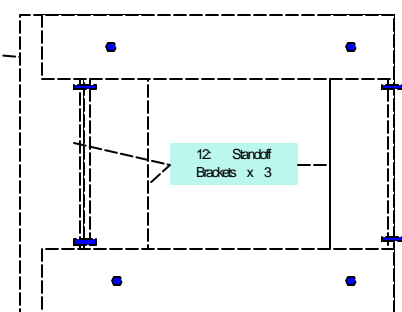

 Rivet
  Screw

23"

L x W x T

- 1: 23" x 2" x 1/8"
- 2: 23" x 2" x 1/8"
- 3: 15" x 2" x 1/8"
- 4: 15" x 2" x 1/8"
- 5: 23" x 1.5" x 1/16"
- 6: 23" x 1.5" x 1/16"
- 7: 15" x 1.5" x 1/16"
- 8: 15" x 1.5" x 1/16"
- 9: 4 pieces 5" x 0.75" x 1/8"
- 10: 2 pieces 14" x 1.5" x 1/16"
- 11: 2 pieces 3" x 0.75" x 1/8"
- 12: 3 pieces 7" x 1.5" x 1/8"

L x W x T

- 13: 4 pieces 13" x 1.5" x 1/8"
- 14: 2 pieces 7" x 1.5" x 1/8"

--- = 1"
 - - - - - = 5"
 Scale