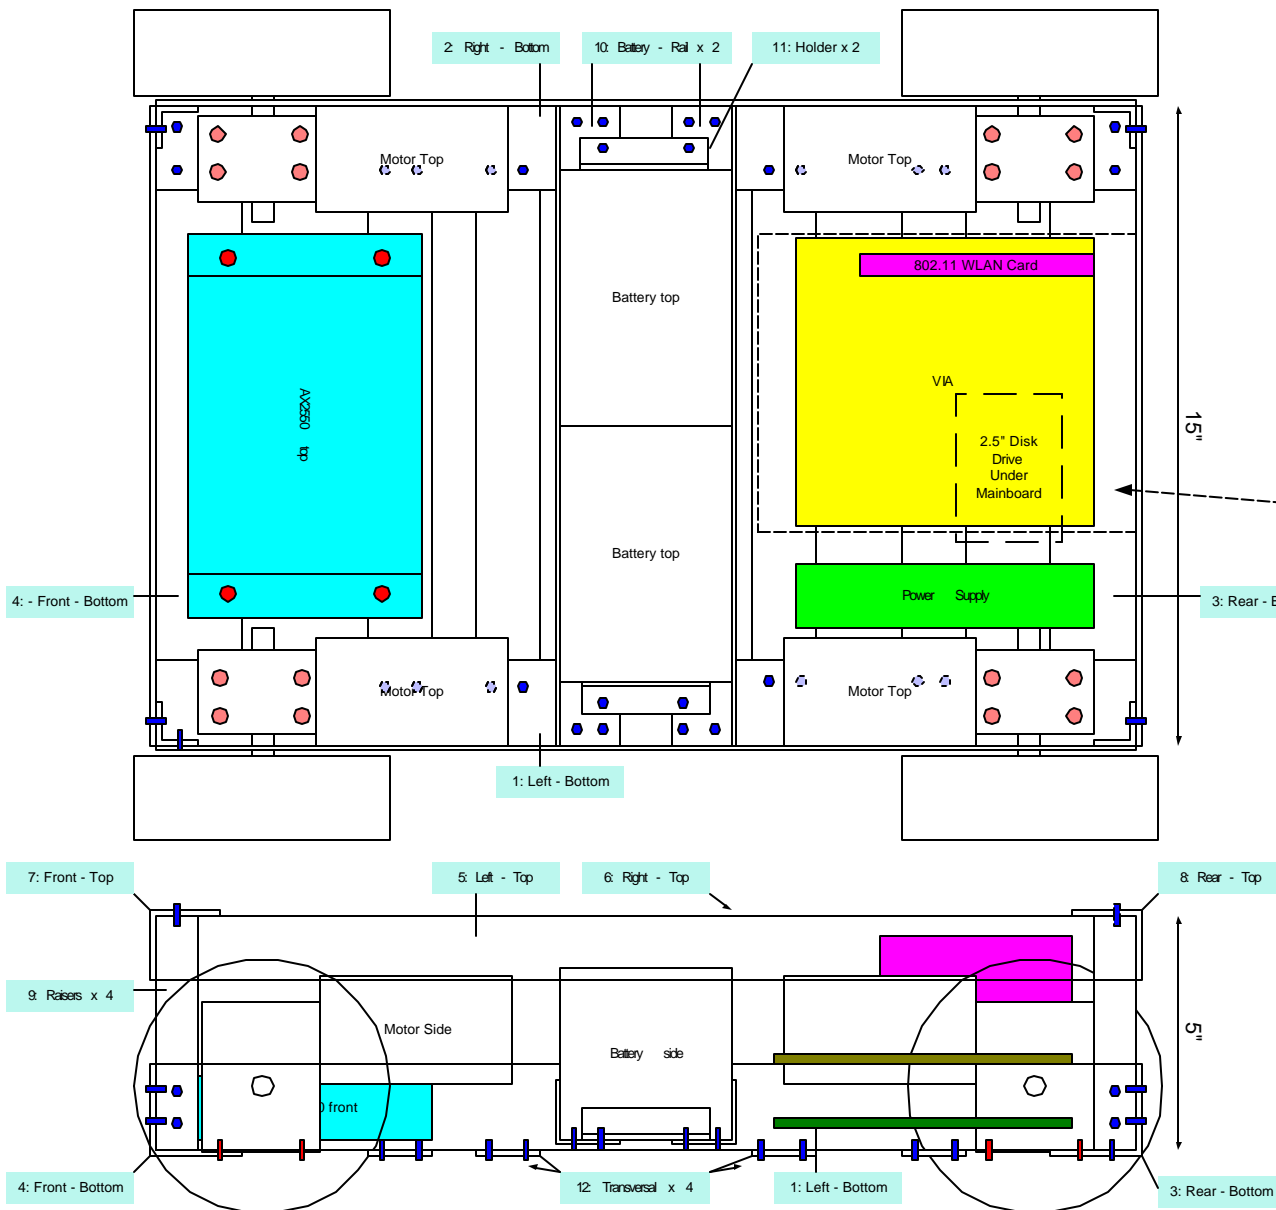

 Rivet
  Screw

23"

L x W x T

- 1: 23" x 2" x 1/8"
- 2: 23" x 2" x 1/8"
- 3: 15" x 2" x 1/8"
- 4: 15" x 2" x 1/8"
- 5: 23" x 1.5" x 1/16"
- 6: 23" x 1.5" x 1/16"
- 7: 15" x 1.5" x 1/16"
- 8: 15" x 1.5" x 1/16"
- 9: 4 pieces 5" x 0.75" x 1/8"
- 10: 2 pieces 14" x 1.5" x 1/16"
- 11: 2 pieces 3" x 0.75" x 1/8"
- 12: 3 pieces 7" x 1.5" x 1/8"

L x W x T

- 13: 4 pieces 13" x 1.5" x 1/8"
- 14: 2 pieces 7" x 1.5" x 1/8"

--- = 1"
 - - - - - = 5"
 Scale